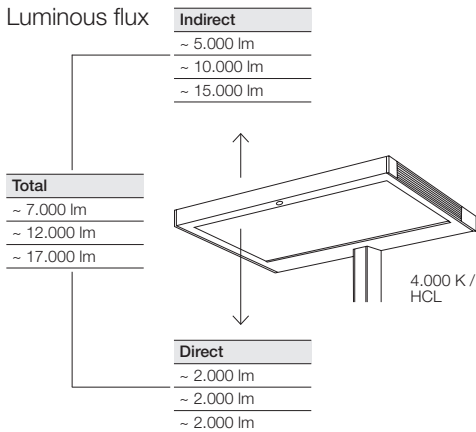

Even lighting for rooms of every size.

VITAWORK® is available with three different luminous flux intensities which can light rooms of different size. The colour temperature of 4,000 K with a colour rendering index of CRI >80 provides optimal working light. The combination of direct and indirect illumination creates a feeling of natural light and provides particularly even illumination.

State-of-the-art LEDs provide either symmetrical or asymmetrical light distribution via a light panel.

VITAWORK® is suitable for complete illumination of larger and more spacious offices - depending on the application, it will also fulfill the requirements of the EN 12461-1 standard and the German ASR compliance. When developing this range, we placed special emphasis on energy efficiency (approx. 135 lm/W).

A variant with biologically effective lighting (2,700–6,500 K) completes the product range.