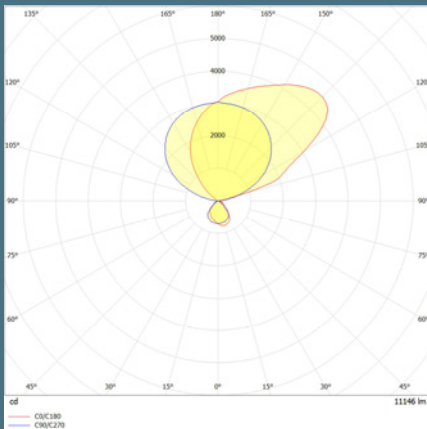

Visual comfort:

See well thanks to individual adjustment of the direct and indirect component

- Direct/indirect distribution for a natural light impression and even illumination
- Lighting individual areas and different tasks in one design
  - 7,000 lumen: Open Space
  - 12,000 lumen: Offices with single and double work stations (approx. 16 m²)
  - 17,000 lumen: Large rooms, exposed concrete ceilings, special requirements
- Ideal for height-adjustable tables
- Automatic control via light intensity and presence sensors

Light Distribution

DIN EN 12464-1

ASR 3.4

Technical data valid from august 2018

Please check our website for actual technical informations.

All lamps are available with symmetrical and asymmetrical light distribution.