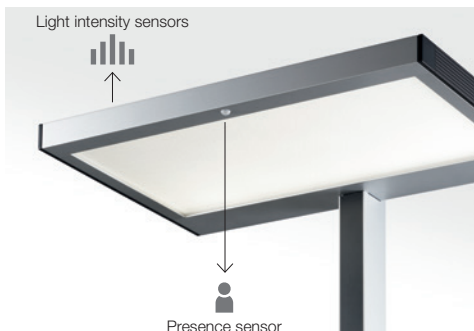

OPERATION AND SENSORS

Sophisticated technology that's easy to operate.

At the core of all LUCTRA® lamps is the patented VITACORE® electronic system. It helps provide the best quality of light, and its operation is so simple.

VITAWORK® comes with a pleasantly unobtrusive touch panel. In addition to the on/off function, separate stepless dimming of both the direct and indirect light is possible. If desired, the floor lamp can also be controlled via a presence or light intensity sensor.